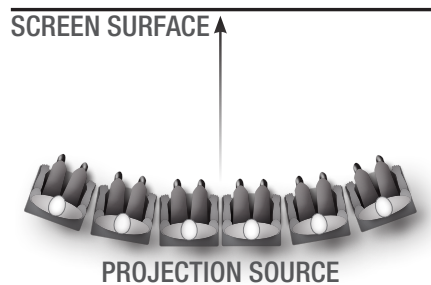

## FLEXGREY

Euroscreen is proud to present a new projection screen surface FLEXGREY XUHD. An excellent option for those who want extraordinary blackness and color saturation and at the same time a fabric with optimal smoothness!

FlexGrey provides excellent image even in bright light, optimal colour rendition and full depth, Full 8K resolution. FlexGrey XUHD is a stretch material that can be used in both permanently tensioned products and motorized with TabTension. Used in Tab Tension screens, the grey surface provides a natural framing of the projected image, which gives you the option to turn down black borders.

### SCREEN SURFACE

- Grey front projection
- Average gain 0.8
- Viewing angle 180°
- Thickness 0.3 mm
- Black borders available

**GAIN 0.8 VIEWING ANGLE 180° THICKNESS 0.3 MM 8K COMPLIANT**