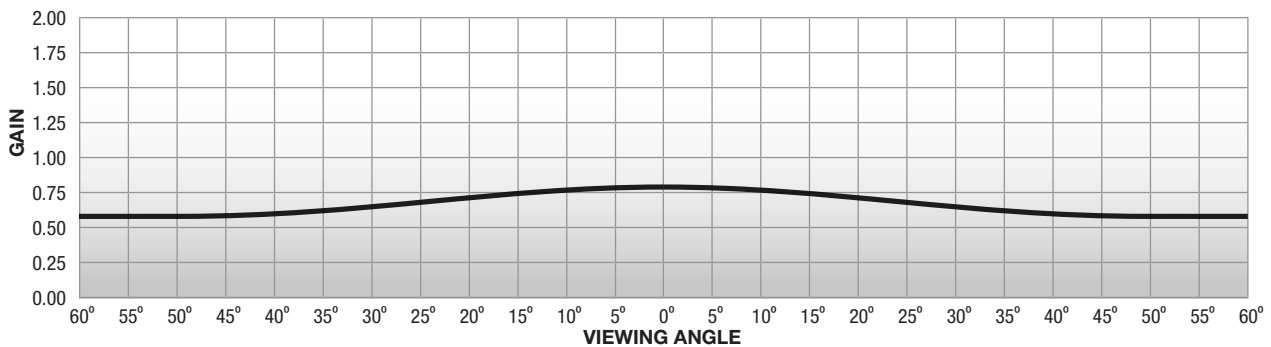

## FLEXGREY

Euroscreen is proud to present a new projection screen surface FLEXGREY XUHD. An excellent option for those who want extraordinary blackness and color saturation and at the same time a fabric with optimal smoothness!

FlexGrey provides excellent image even in bright light, optimal colour rendition and full depth, Full 8K resolution. FlexGrey XUHD is a stretch material that can be used in both permanently tensioned products and motorized with TabTension. Used in Tab Tension screens, the grey surface provides a natural framing of the projected image, which gives you the option to turn down black borders.

### SCREEN SURFACE

- Grey front projection
- Average gain 0.8
- Viewing angle 180°
- Thickness 0.3 mm
- Black borders available

**GAIN 0.8 VIEWING ANGLE 180° THICKNESS 0.3 MM 8K COMPLIANT**